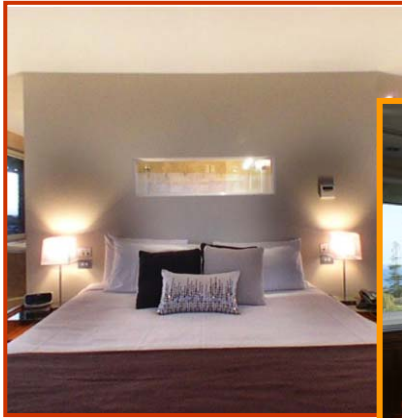

Service Features & Benefits: Our New Turret Suite

Indulge your senses in our new Turret Suite:

- Absolutely breathtaking 180 degree panoramic views of the Heads, Port Phillip and Swan Bay
- Retractable 42inch plasma screen in room as well as a smaller 26inch plasma screen in bathroom
- Marble finishes in bathroom
- CD & DVD player with Surround sound
- Heated floor tiles in bathroom
- Heated towel rails
- Motorized blinds for room
- Leather lounge and bar area
- Telescope and binoculars
- King sized bed
- Wireless internet connection
- Spa with a view
- Double shower with a view
- In room safe
- Discrete climate control heating/cooling
- Current selection of premium magazines
- Foxtel
- Mini bar